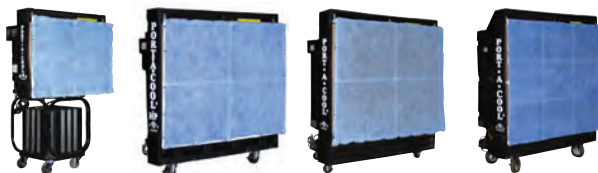

Evaporative Cooler Vinyl Covers

For 16" Port-A-Cool unit either with or without filler cart

Part No.	Depth	Width	Height
0209223	30.5"	37.5"	22"
0476704	22"	37.5"	59"

Evaporative Cooler Filters

PORT-A-COOL Unit Replacement

Pre Filter 3/Pkg

- Pre Filter for 16", 24", 36", or 48" units
- Use in heavy dust and debris applications

Part No.	Width	Height	Model Compatibility
7050269	16"	16"	16" Port-A-Cool Unit
7050270	24"	24"	24" Port-A-Cool Unit
7050271	36"	36"	36" Port-A-Cool Unit
7050272	48"	48"	48" Port-A-Cool Unit

PORT-A-COOL Unit Frame & Pre Filters

- Pre Filter and Frame in 16", 24", 36", or 48" units
- Use in heavy dust and debris applications
- One frame and one filter

Part No.	Width	Height	Model Compatibility
7050273	16"	16"	16" Port-A-Cool Unit
7050274	24"	24"	24" Port-A-Cool Unit
7050275	36"	36"	36" Port-A-Cool Unit
7050276	48"	48"	48" Port-A-Cool Unit